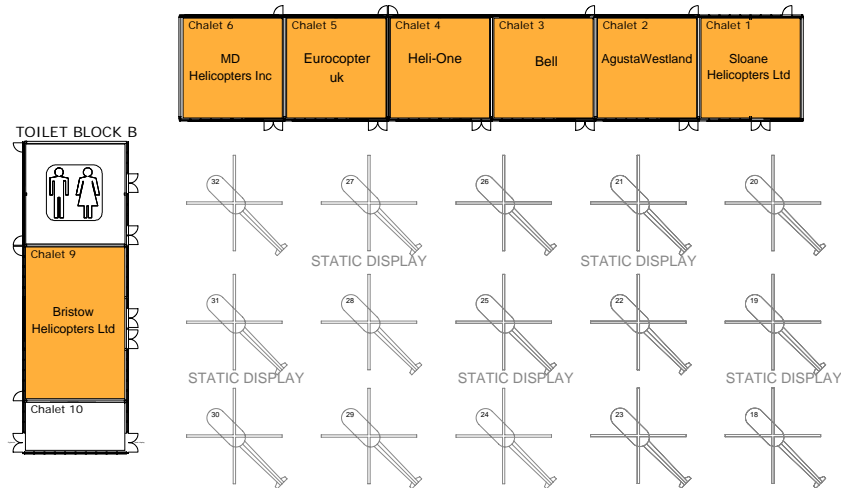

ENTRANCE / EXIT

STAND LAYOUT

CHALET LAYOUT AND STATIC DISPLAY

24 - 26 September 2013  
Duxford, Cambridgeshire, UK

Organised by:  
Reed Exhibitions Ltd  
Gateway House, 28 The Quadrant  
Richmond  
Surrey, TW9 1DN  
Tel: +44 (0)20 8439 8853  
Fax: +44 (0)20 8439 8895  
Email: brandon.ward@reedexpo.co.uk  
www.helitech.co.uk