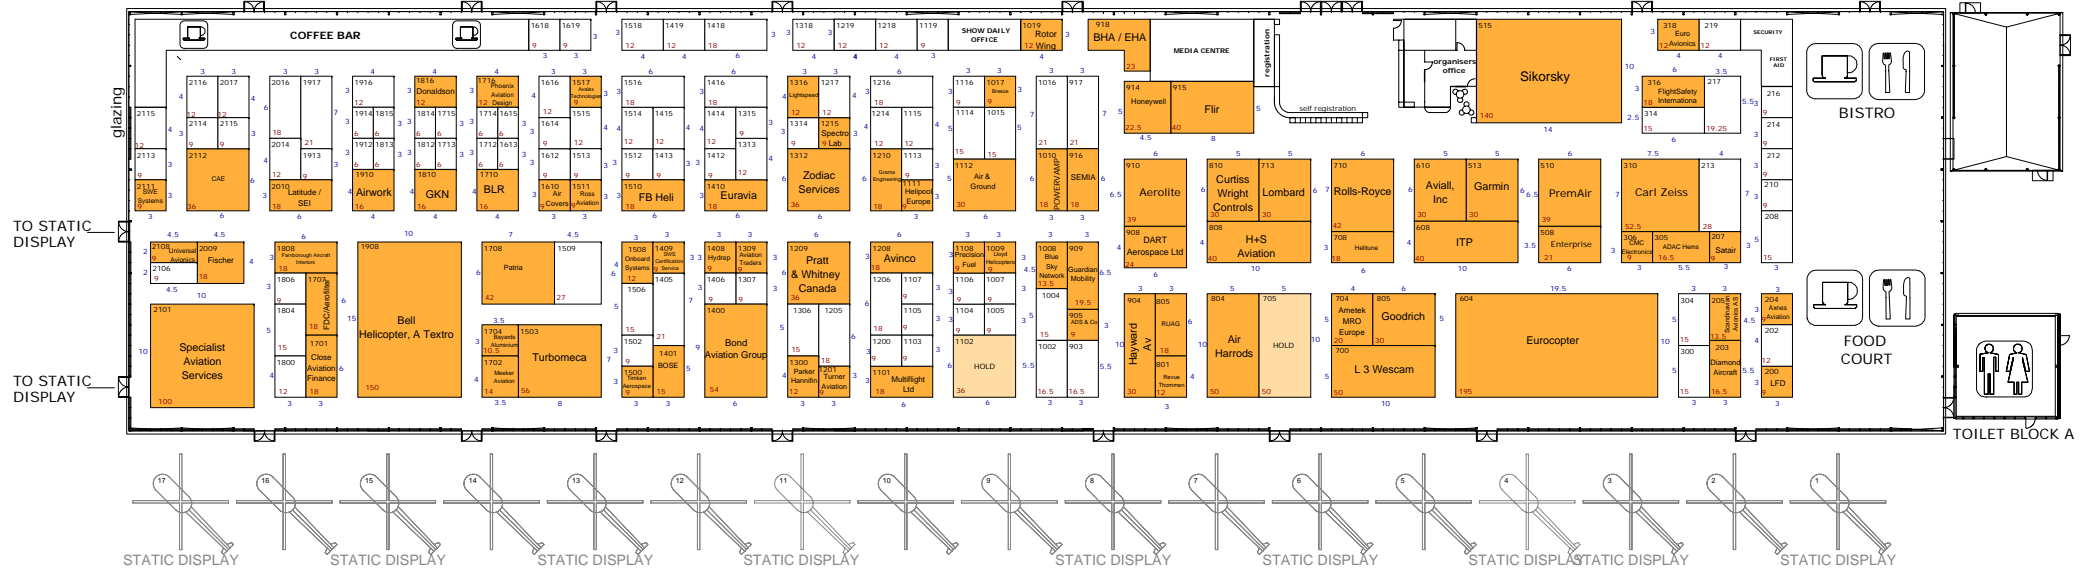

ENTRANCE / EXIT

STAND LAYOUT

CHALET LAYOUT AND STATIC DISPLAY

24 - 26 September 2013  
Duxford, Cambridgeshire, UK

Organised by:  
Reed Exhibitions Ltd  
Gateway House, 28 The Quadrant  
Richmond  
Surrey, TW9 1DN  
Tel: +44 (0)20 8439 8853  
Fax: +44 (0)20 8439 8895  
Email: brandon.ward@reedexpo.co.uk  
www.helitech.co.uk